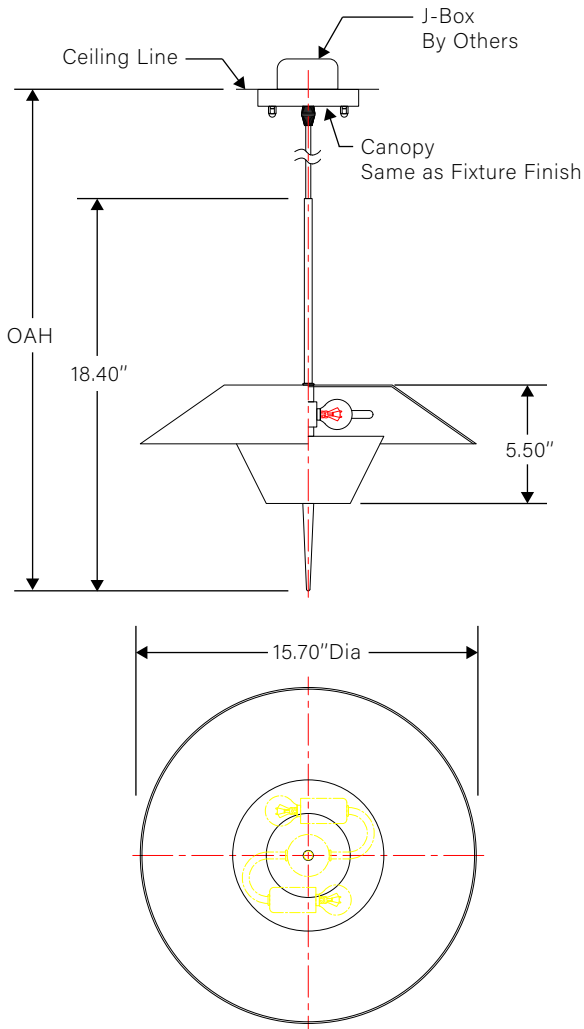

ORDERING CODE

PT-1078 - - - - -

Product ID	Dimension	Voltage	OAH	Outside Finish	Inside Finish
PT-1078	OS - 15.70"Dia x 18.40"H C - Custom * <small>*Consult factory, Minimum Quantity Required</small>	120 - 120V 277 - 277V	36 - 36" OAH 48 - 48" OAH 60 - 60" OAH	MB - Matt Black Painted GW - Glossy White Painted MW - Matt White Painted SG - Space Grey Painted C - Custom* <small>*Consult factory, Plated finish available upon request</small>	MB - Matt Black Painted GW - Glossy White Painted MW - Matt White Painted SG - Space Grey Painted C - Custom* <small>*Consult factory, Plated finish available upon request</small>

LIGHTING SPECIFICATIONS

2 x E12 Candelabra Base Socket,
Light Bulb Not Included

* Not to Scale.

APPROVED BY: _____

SIGNATURE: _____

DATE: _____