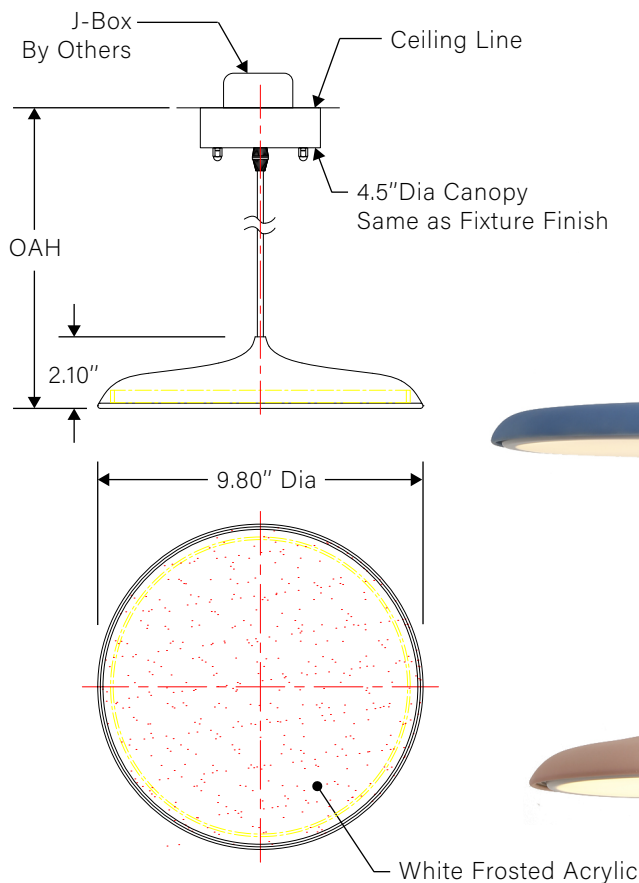

ORDERING CODE

PT-1082 - - - - -

Product ID	Dimension	Voltage	OAH	Outside Finish	Inside Finish
PT-1082	SS - 9.80"Dia x 2.10"H	120 - 120V	36 - 36" OAH	MB - Matt Black Painted	MB - Matt Black Painted
	LS - 15.75"Dia x 2.50"H	277 - 277V	48 - 48" OAH	GW - Glossy White Painted	GW - Glossy White Painted
	C - Custom *		60 - 60" OAH	MW - Matt White Painted	MW - Matt White Painted
	Consult factory, Minimum Quantity Required		C - Custom	SG - Space Grey Painted	SG - Space Grey Painted
			Consult factory	C - Custom	C - Custom*
				*Consult factory, Plated finish available upon request	*Consult factory, Plated finish available upon request

LIGHTING SPECIFICATIONS

SS - 14W Osram LED

LS - 24W Osram LED

LS - 15.75" Dia x 2.50" H

SS - 9.80" Dia x 2.10" H

* Not to Scale.

APPROVED BY: _____

SIGNATURE: _____