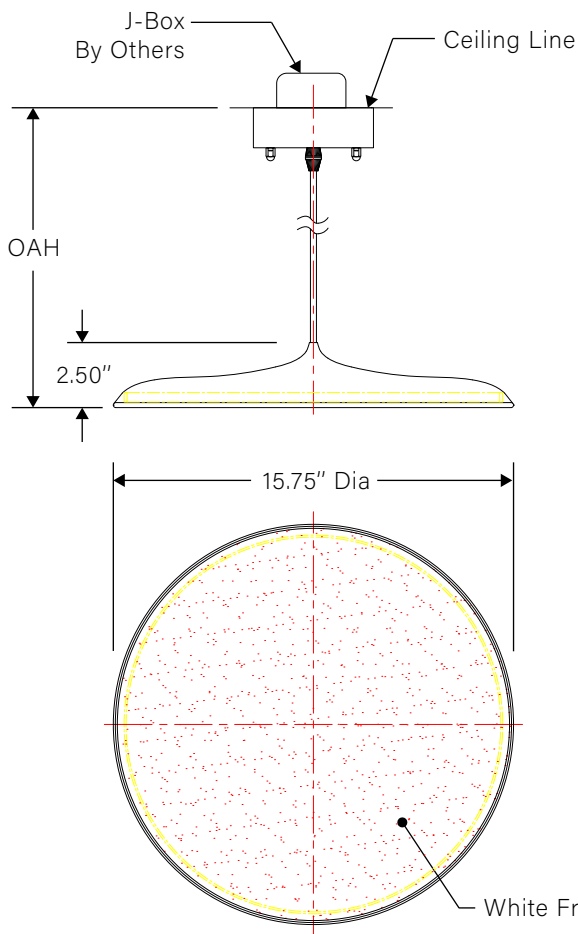

ORDERING CODE

PT-1082 - - - - -

Product ID	Dimension	Voltage	OAH	Outside Finish	Inside Finish
PT-1082	SS - 9.80"Dia x 2.10"H	120 - 120V	36 - 36" OAH	MB - Matt Black Painted	MB - Matt Black Painted
	LS - 15.75"Dia x 2.50"H	277 - 277V	48 - 48" OAH	GW - Glossy White Painted	GW - Glossy White Painted
	C - Custom *		60 - 60" OAH	MW - Matt White Painted	MW - Matt White Painted
	Consult factory, Minimum Quantity Required		C - Custom	SG - Space Grey Painted	SG - Space Grey Painted
			Consult factory	C - Custom	C - Custom*
				*Consult factory, Plated finish available upon request	*Consult factory, Plated finish available upon request

LIGHTING SPECIFICATIONS

SS - 14W Osram LED

LS - 24W Osram LED

LS - 15.75" Dia x 2.50" H

SS - 9.80" Dia x 2.10" H

* Not to Scale.

APPROVED BY: _____

SIGNATURE: _____