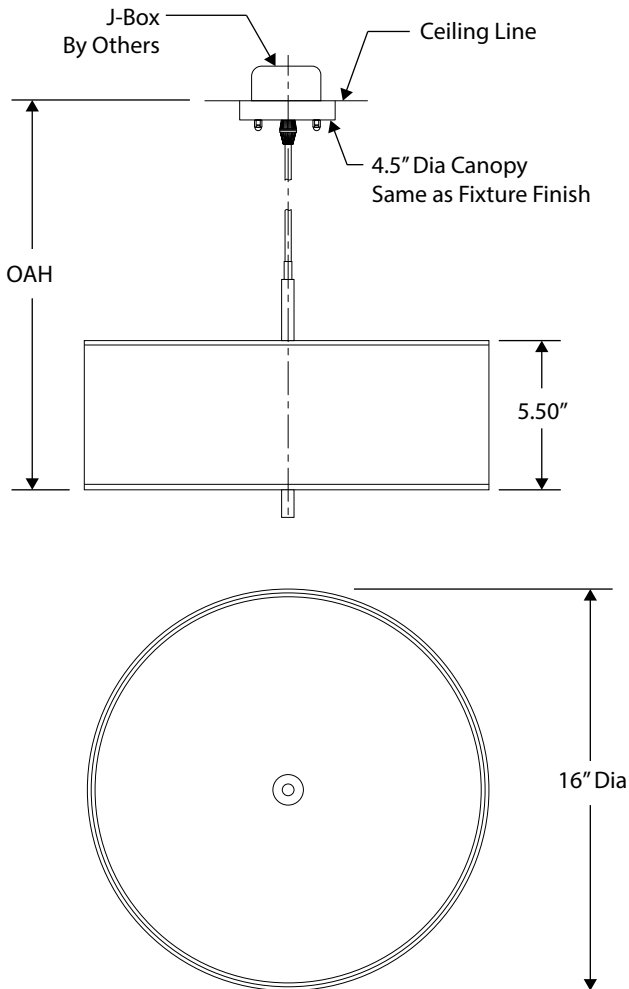

ORDERING CODE

PT-1042 - _____ - _____ - _____ - _____ - _____

Product ID	Dimension	Voltage	OAH	Outside Finish	Fabric Finish
PT-1042	OS - 16" D x 5.50" H C - Custom * <small>*Consult factory, Minimum Quantity Required</small>	120 - 120V 277 - 277V	36 - 36" OAH 48 - 48" OAH 60 - 60" OAH C - Custom* <small>*Consult factory</small>	CO - Copper Plated CH - Chrome Plated MB - Matt Black Painted GW - Glossy White Painted C - Custom* <small>*Consult factory,</small>	OW - Off White Linen Fabric BK - Black Linen Fabric WH - White Linen Fabric BG - Beige Linen Fabric C - Custom* <small>*Consult factory,</small>

LIGHTING SPECIFICATIONS

3 x E26 Medium Base Socket,
Light Bulb Not Included

* Not to Scale.

APPROVED BY: _____ SIGNATURE: _____ DATE: _____