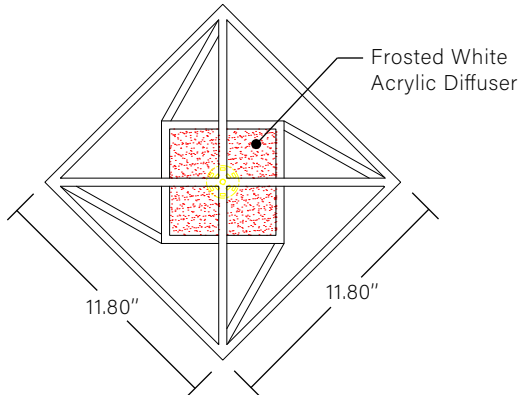

ORDERING CODE

PT-1080 - _____ - _____ - _____ - _____ - _____ - _____

Product ID	Dimension	Voltage	Driver	CCT	OAH	Outside Finish
PT-1080	OS - 11.80"Sq x 17"H C - Custom * *Consult factory, Minimum Quantity Required	120 - 120V 277 - 277V	ST - Standard LED Driver DM - Dimmable LED Driver	27 - 2700K 30 - 3000K 40 - 4000K 60 - 6000K	36 - 36" OAH 48 - 48" OAH 60 - 60" OAH	MB - Matt Black Painted GW - Glossy White Painted MW - Matt White Painted SG - Space Grey Painted C - Custom* *Consult factory,

LIGHTING SPECIFICATIONS

Osram LED 20W

* Not to Scale.