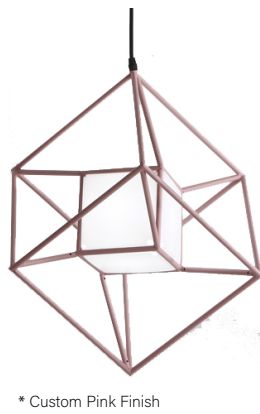

ORDERING CODE

PT-1080 - _____ - _____ - _____ - _____ - _____ - _____

Product ID	Dimension	Voltage	Driver	CCT	OAH	Outside Finish
PT-1080	OS - 11.80"Sq x 17"H C - Custom * *Consult factory, Minimum Quantity Required	120 - 120V 277 - 277V	ST - Standard LED Driver DM - Dimmable LED Driver	27 - 2700K 30 - 3000K 40 - 4000K 60 - 6000K	36 - 36" OAH 48 - 48" OAH 60 - 60" OAH	MB - Matt Black Painted GW - Glossy White Painted MW - Matt White Painted SG - Space Grey Painted C - Custom* *Consult factory,

LIGHTING SPECIFICATIONS

Osram LED 20W

* Not to Scale.