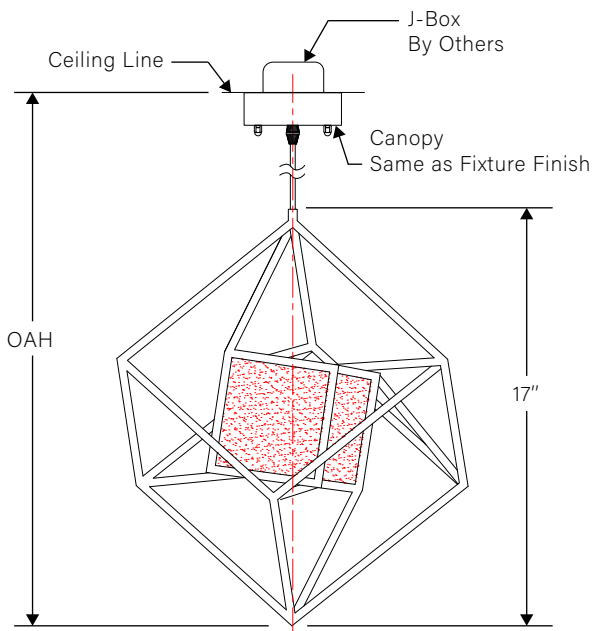

ORDERING CODE

PT-1080 - _____ - _____ - _____ - _____ - _____ - _____

Product ID	Dimension	Voltage	Driver	CCT	OAH	Outside Finish
PT-1080	OS - 11.80"Sq x 17"H C - Custom * <small>*Consult factory, Minimum Quantity Required</small>	120 - 120V 277 - 277V	ST - Standard LED Driver DM - Dimmable LED Driver	27 - 2700K 30 - 3000K 40 - 4000K 60 - 6000K	36 - 36" OAH 48 - 48" OAH 60 - 60" OAH	MB - Matt Black Painted GW - Glossy White Painted MW - Matt White Painted SG - Space Grey Painted C - Custom* <small>*Consult factory,</small>

LIGHTING SPECIFICATIONS

Osram LED 20W

* Not to Scale.

APPROVED BY: _____ SIGNATURE: _____ DATE: _____

File: PT-1080 - SPEC - REV2 Date: 04 July 2019 Page: 1/1