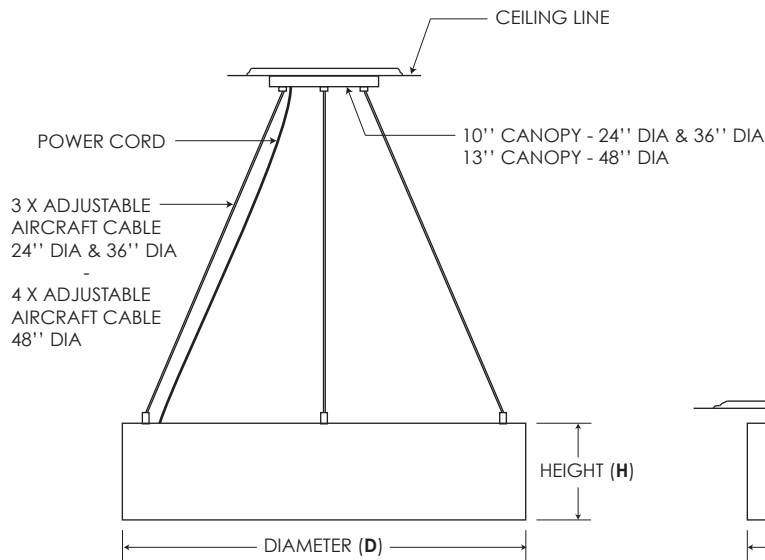

ORDERING CODE

DB

Product ID	Dimension	Voltage	CCT	Mounting	Outside Finish	Trim Finish	Option
DB - Decibel LED	24 - 23.62" Dia	120 - 120V	27 - 2700k	AC - Aircraft cable (36" std)	MW - Matt White	MW - Matt White	D - 0-10V Dimmable
	36 - 35.50" Dia	277 - 277V	30 - 3000k	CSS- Center Steel Steem (36" std)	MB - Matt Black	MB - Matt Black	UP - Up Light
	48 - 47.25" Dia	UN - Universal	40 - 4000k 50 - 5000k	SUR- Surface Mounted	SL - Silver C - Custom	SL - Silver C - Custom	

LIGHTING SPECIFICATIONS

Dimensions	Direct Info **	Direct/Indirect Info
23.62" Diameter x 5.50" H	50 Watt - 4250 Total Lumen	80 Watt - 6800 Total Lumen
35.50" Diameter x 5.50" H	72 Watt - 6120 Total Lumen	120 Watt - 10200 Total Lumen
47.25" Diameter x 5.50" H	132 Watt - 11220 Total Lumen	220 Watt - 12750 Total Lumen

** Direct light only available without acoustic felt.

APPROVED BY: _____

SIGNATURE: _____

DATE: _____

ACOUSTIC MATERIAL

* Not to Scale.

APPROVED BY: _____

SIGNATURE: _____