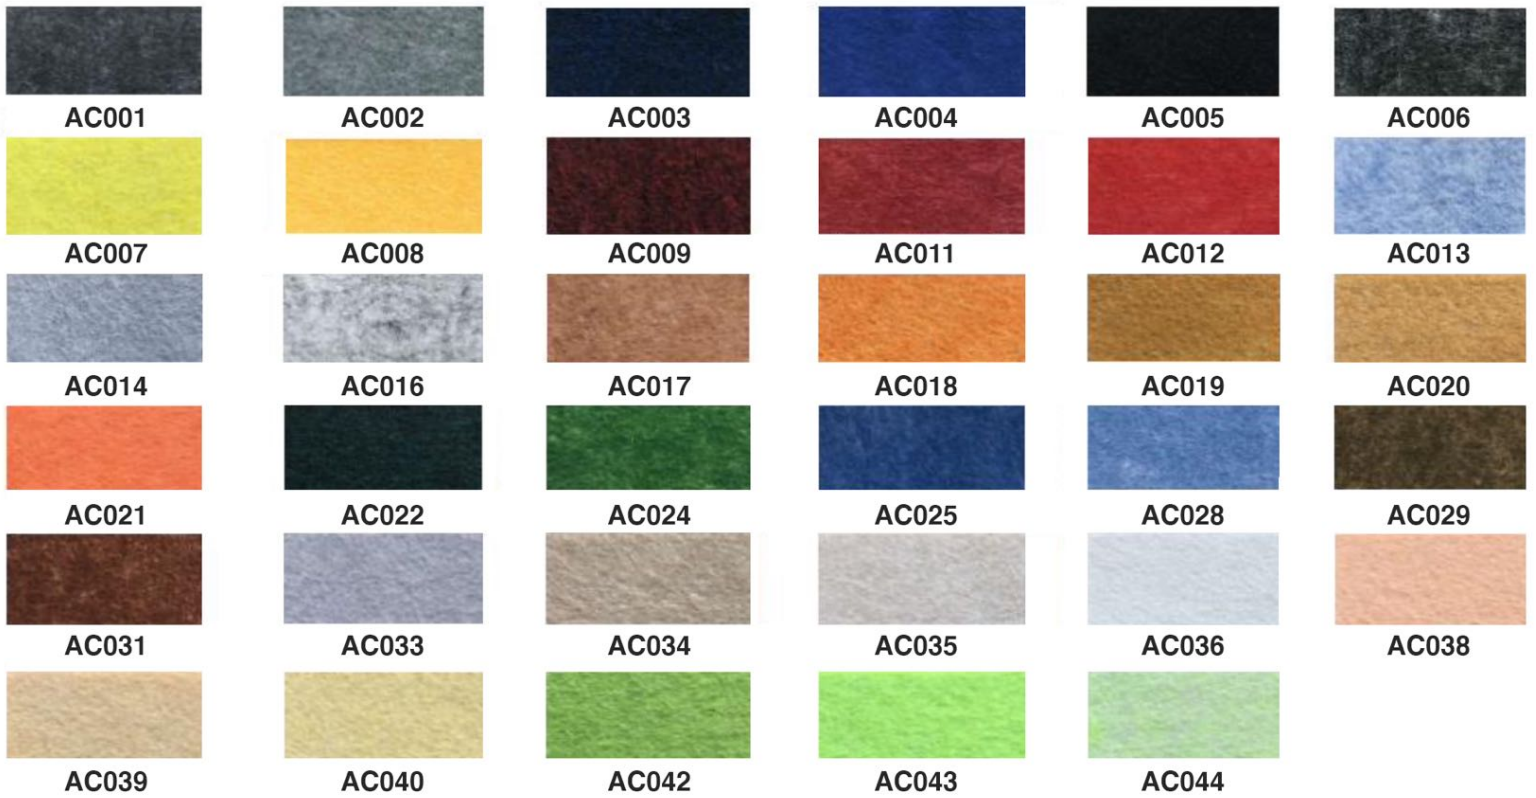

* Leave blank if the acoustic felt is not required.

Acoustic Material * (see page 2)

AC001	AC005	AC009	AC014	AC019	AC024	AC031	AC036	AC042
AC002	AC006	AC011	AC016	AC020	AC025	AC033	AC038	AC043
AC003	AC007	AC012	AC017	AC021	AC028	AC034	AC039	AC044
AC004	AC008	AC013	AC018	AC022	AC029	AC035	AC040	

** Direct light only available without acoustic felt.

APPROVED BY: _____

SIGNATURE: _____

DATE: _____

ACOUSTIC MATERIAL

* Not to Scale.

APPROVED BY: _____

SIGNATURE: _____