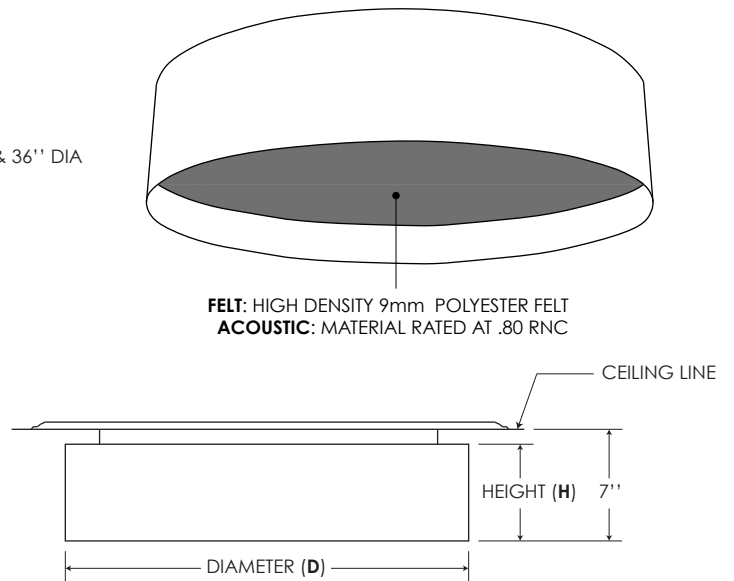

APPROVED BY: _____

SIGNATURE: _____

DATE: _____