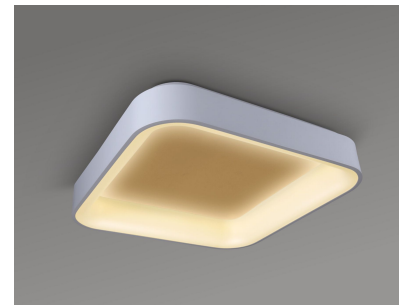

ORDERING CODE

LYRIKS

Product ID	Dimension	Voltage	CCT	Mounting	Finish	Option
LYRIKS - Lyrik Square LED	14 - 14.25" Sq 18 - 17.75" Sq 24 - 23.62" Sq 32 - 31.50" Sq	120 - 120V 277 - 277V UN - Universal	27 - 2700k 30 - 3000k 40 - 4000k 50 - 5000k	AC - Aircraft cable (36" std) SUR- Surface Mounted	MW - Matt White MB - Matt Black SL - Silver C - Custom	D - 0-10V Dimmable

* Leave blank if the acoustic felt is not required.

Acoustic Material * (see page 2)

AC001	AC005	AC009	AC014	AC019	AC024	AC031	AC036	AC042
AC002	AC006	AC011	AC016	AC020	AC025	AC033	AC038	AC043
AC003	AC007	AC012	AC017	AC021	AC028	AC034	AC039	AC044
AC004	AC008	AC013	AC018	AC022	AC029	AC035	AC040	

LIGHTING SPECIFICATIONS

Dimensions	Direct Info
14.25" Square x 3.50" H	15 Watt - 1050 Total Lumen
17.75" Square x 3.50" H	25 Watt - 1750 Total Lumen
23.62" Square x 3.50" H	36 Watt - 2520 Total Lumen
31.50" Square x 3.50" H	50 Watt - 3500 Total Lumen

APPROVED BY: _____

SIGNATURE: _____

DATE: _____

File: LYRIK SQUARE - SPEC

Date: 08 December 2020

Page: 1/2

LUMITHREE | WWW.LUMITHREE.COM | 1.800.455.5316 | 514.334.2045 | 514.334.1355

Lumithree Inc. reserves the right to change or modify product specifications without notice.