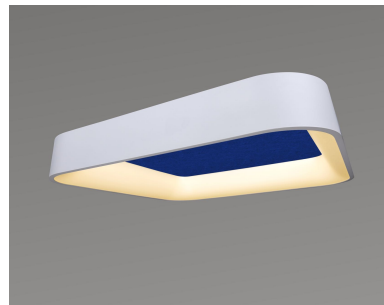

## ORDERING CODE

LYRIKS

Product ID	Dimension	Voltage	CCT	Mounting	Finish	Option
LYRIKS - Lyrik Square LED	14 - 14.25" Sq 18 - 17.75" Sq 24 - 23.62" Sq 32 - 31.50" Sq	120 - 120V 277 - 277V UN - Universal	27 - 2700k 30 - 3000k 40 - 4000k 50 - 5000k	AC - Aircraft cable (36" std) SUR- Surface Mounted	MW - Matt White MB - Matt Black SL - Silver C - Custom	D - 0-10V Dimmable

\* Leave blank if the acoustic felt is not required.

## LIGHTING SPECIFICATIONS

Dimensions	Direct Info
14.25" Square x 3.50" H	15 Watt - 1050 Total Lumen
17.75" Square x 3.50" H	25 Watt - 1750 Total Lumen
23.62" Square x 3.50" H	36 Watt - 2520 Total Lumen
31.50" Square x 3.50" H	50 Watt - 3500 Total Lumen