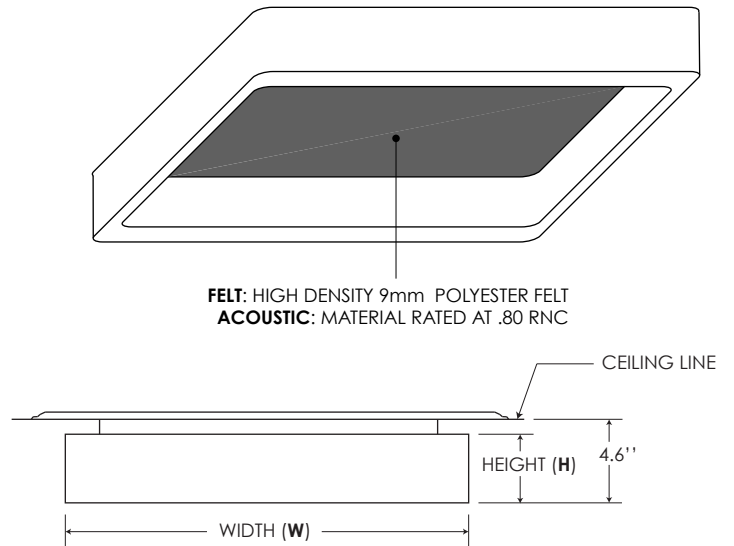

ACOUSTIC MATERIAL

* Not to Scale.

APPROVED BY: _____

SIGNATURE: _____

DATE: _____