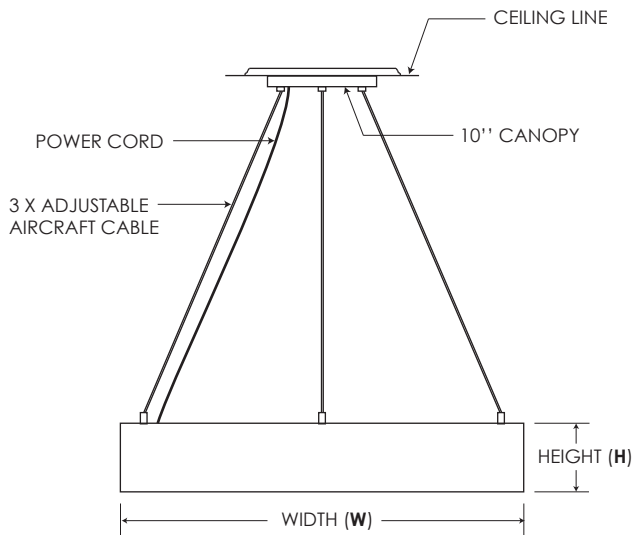

ACOUSTIC MATERIAL

* Not to Scale.

APPROVED BY: _____

SIGNATURE: _____

DATE: _____