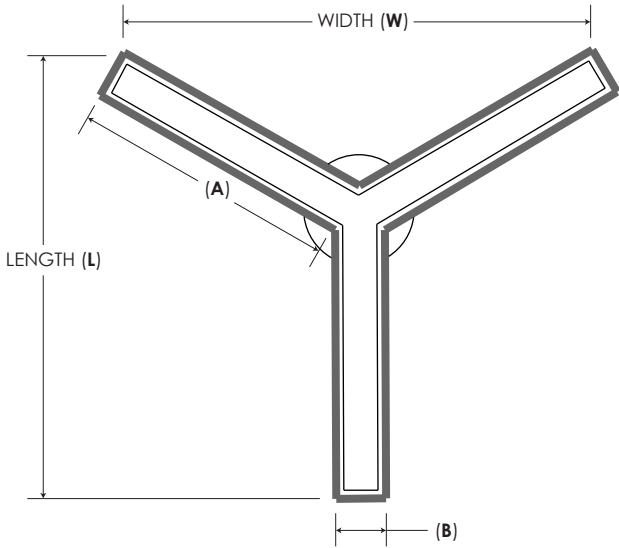

ACOUSTIC MATERIAL

* Not to Scale.