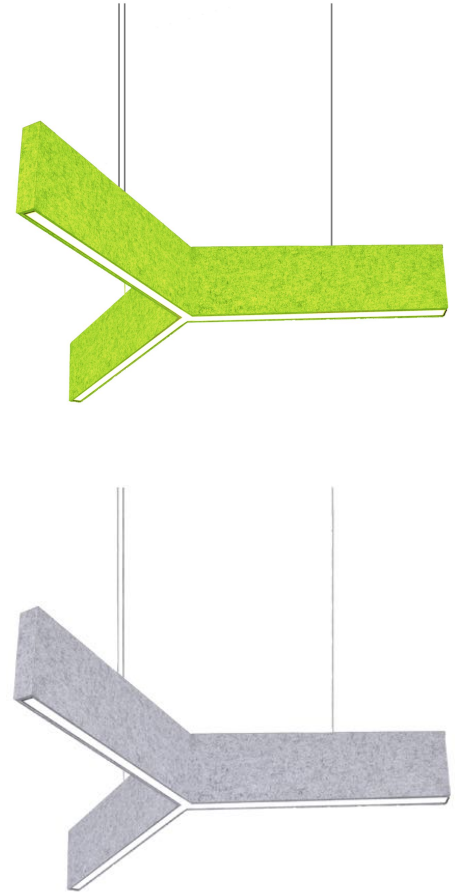

## ORDERING CODE

Product ID	Dimension	Voltage	CCT	Mounting	Finish	Option
<b>NOIZY</b> - Noizy LED	<b>20</b> - 19.75" W <b>38</b> - 38" W <b>56</b> - 56.12" W	<b>120</b> - 120V <b>277</b> - 277V <b>UN</b> - Universal	<b>27</b> - 2700k <b>30</b> - 3000k <b>40</b> - 4000k <b>50</b> - 5000k	<b>AC36</b> - Aircraft cable 36" <b>AC48</b> - Aircraft cable 48" <b>AC60</b> - Aircraft cable 60" <b>C</b> - Custom	<b>MW</b> - Matt White <b>MB</b> - Matt Black <b>SL</b> - Silver <b>C</b> - Custom	<b>D</b> - 0-10V Dimmable <b>UP</b> - Up Light

\* Leave blank if the acoustic felt is not required.

### Acoustic Material \* (see page 2)

AC001	AC005	AC009	AC014	AC019	AC024	AC031	AC036	AC042
AC002	AC006	AC011	AC016	AC020	AC025	AC033	AC038	AC043
AC003	AC007	AC012	AC017	AC021	AC028	AC034	AC039	AC044
AC004	AC008	AC013	AC018	AC022	AC029	AC035	AC040	

## LIGHTING SPECIFICATIONS

Dimensions	Direct Info	Direct/Indirect Info
19.75" W x 22.25" L x 7.50" H x 11.80" A x 2.08" B	40 Watt - 4200 Total Lumen	50 Watt - 5250 Total Lumen
38" W x 42.50" L x 7.50" H x 23.60" A x 2.08" B	80 Watt - 8400 Total Lumen	100 Watt - 10500 Total Lumen
56.12" W x 63" L x 7.50" H x 35.40" A x 2.08" B	120 Watt - 12600 Total Lumen	140 Watt - 14700 Total Lumen