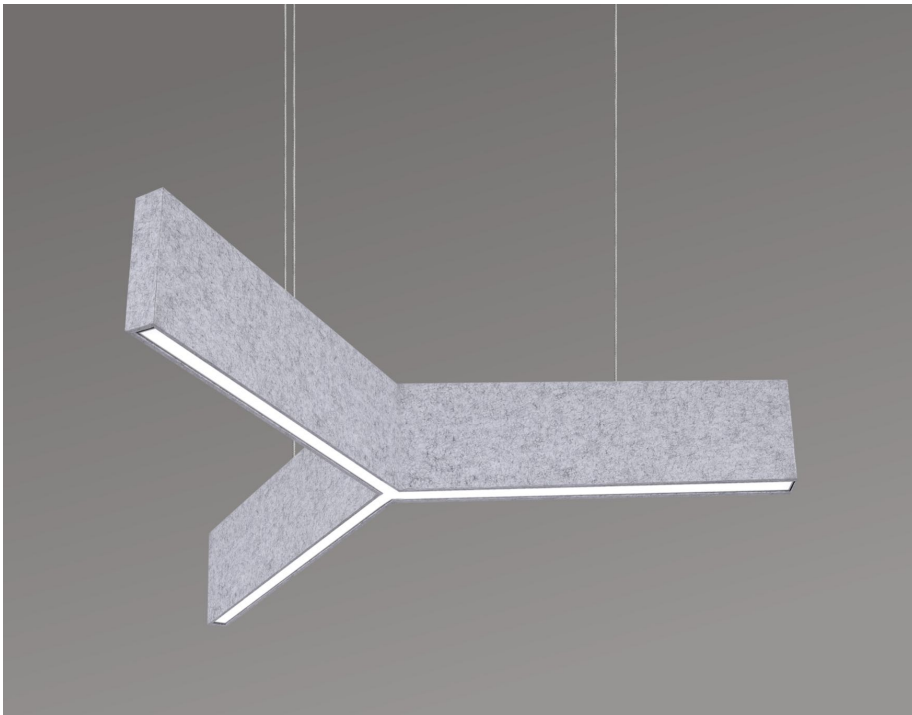

## ORDERING CODE

Product ID	Dimension	Voltage	CCT	Mounting	Finish	Option
<b>NOIZY</b> - Noizy LED	<b>20</b> - 19.75" W <b>38</b> - 38" W <b>56</b> - 56.12" W	<b>120</b> - 120V <b>277</b> - 277V <b>UN</b> - Universal	<b>27</b> - 2700k <b>30</b> - 3000k <b>40</b> - 4000k <b>50</b> - 5000k	<b>AC36</b> - Aircraft cable 36" <b>AC48</b> - Aircraft cable 48" <b>AC60</b> - Aircraft cable 60" <b>C</b> - Custom	<b>MW</b> - Matt White <b>MB</b> - Matt Black <b>SL</b> - Silver <b>C</b> - Custom	<b>D</b> - 0-10V Dimmable <b>UP</b> - Up Light

\* Leave blank if the acoustic felt is not required.

## LIGHTING SPECIFICATIONS

Dimensions	Direct Info	Direct/Indirect Info
19.75" W x 22.25" L x 7.50" H x 11.80" A x 2.08" B	40 Watt - 4200 Total Lumen	50 Watt - 5250 Total Lumen
38" W x 42.50" L x 7.50" H x 23.60" A x 2.08" B	80 Watt - 8400 Total Lumen	100 Watt - 10500 Total Lumen
56.12" W x 63" L x 7.50" H x 35.40" A x 2.08" B	120 Watt - 12600 Total Lumen	140 Watt - 14700 Total Lumen