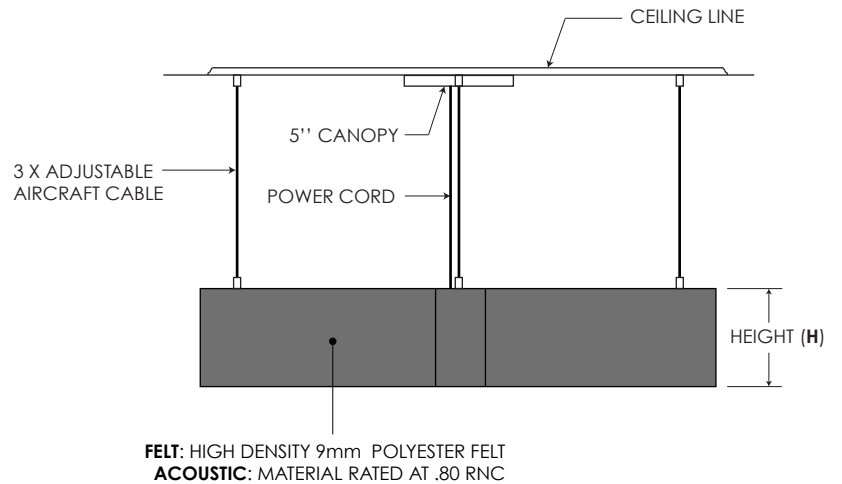

APPROVED BY: _____

SIGNATURE: _____

DATE: _____